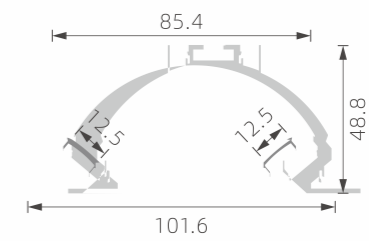

PMMA opal matte cover
PMMA semi-clear cover
PMMA clear cover
PC diffused cover
PC black cover

TL-P87