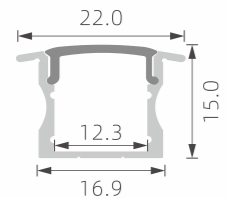

»» REGULAR LED PROFILE

■ SILVER ■ BLACK □ WHITE

PMMA opal matte cover
PMMA semi-clear cover
PMMA clear cover
PC diffused cover
PC black cover