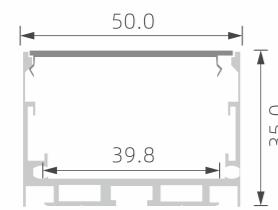

PC diffused cover
PC black cover

TL-PN24