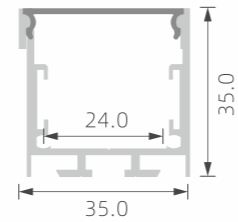

# »» BIG POWER LED PROFILE FOR MAIN-LIGHT

■ SILVER ■ BLACK □ WHITE

PC diffused cover  
PC black cover  
UGR < 19

TL-PN20

PC diffused cover  
PC black cover  
UGR < 19

TL-PN21

PC diffused cover  
PC black cover