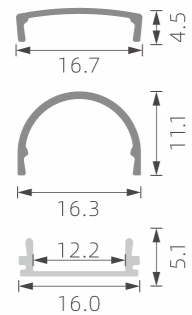

TL-PO15

PC diffused cover