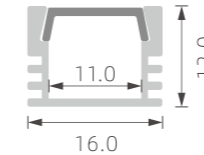

PMMA opal matte cover
PMMA semi-clear cover
PMMA clear cover
PC diffused cover
PC black cover