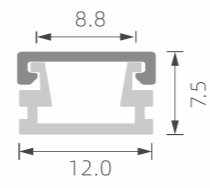

PC diffused cover