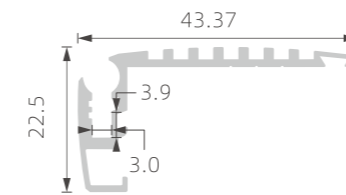

PMMA opal matte cover
PMMA semi-clear cover
PMMA clear cover
PC diffused cover
PC black cover