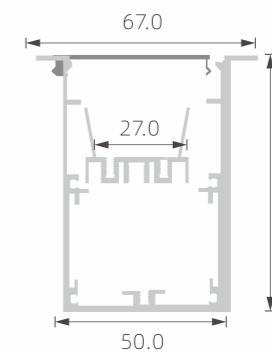

PC diffused cover
PC black cover

TL-PN45