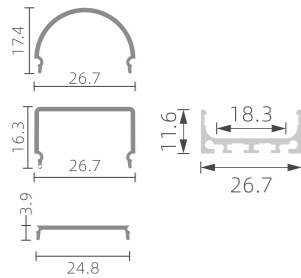

PMMA opal matte cover(C10)
PMMA semi-clear cover(C10)
PMMA clear cover(C10)
PC diffused cover
PC black cover(C10)

TL-PN4

PMMA opal matte cover(C10)
PMMA semi-clear cover(C10)
PMMA clear cover(C10)
PC diffused cover
PC black cover(C10)