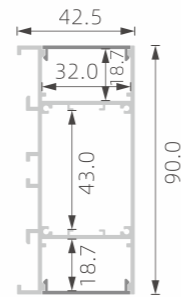

PC diffused cover