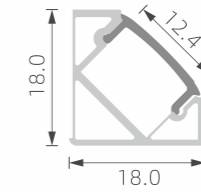

## »» LED PROFILE FOR CORNER

■ SILVER ■ BLACK □ WHITE

PC diffused cover

TL-PA22

PMMA opal matte cover  
PMMA semi-clear cover  
PMMA clear cover  
PC diffused cover  
PC black cover

TL-P20

PMMA opal matte cover  
PMMA semi-clear cover  
PMMA clear cover  
PC diffused cover  
PC black cover