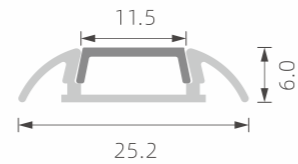

TL-PO17

PMMA opal matte cover(C10)
PMMA semi-clear cover(C10)
PMMA clear cover(C10)
PC diffused cover
PC black cover(C10)