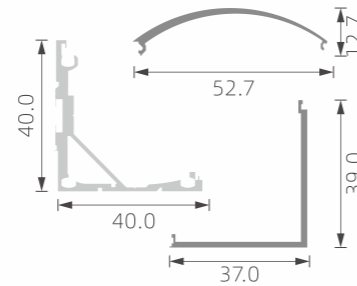

C8

TL-PO23

PC diffused cover