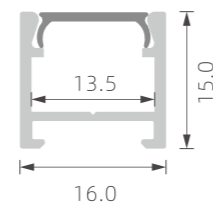

PC diffused cover