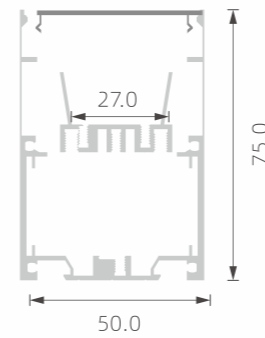

»» DRIVER-IN LED PROFILE

■ SILVER ■ BLACK □ WHITE

PC diffused cover
PC black cover

TL-PN40