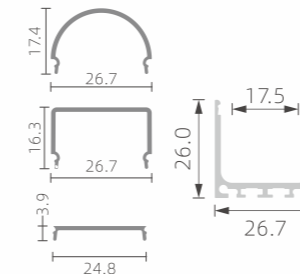

»» REGULAR LED PROFILE

■ SILVER ■ BLACK □ WHITE

PMMA opal matte cover(C10)
PMMA semi-clear cover(C10)
PMMA clear cover(C10)
PC diffused cover
PC black cover(C10)

TL-PN6

PMMA opal matte cover(C10)
PMMA semi-clear cover(C10)
PMMA clear cover(C10)
PC diffused cover
PC black cover(C10)