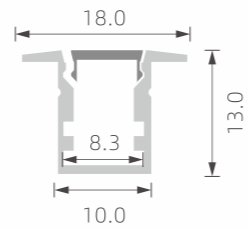

PC diffused cover