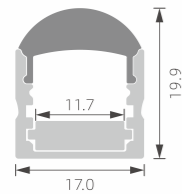

PMMA opal matte cover
PMMA semi-clear cover
PMMA clear cover
PC diffused cover

TL-PA27