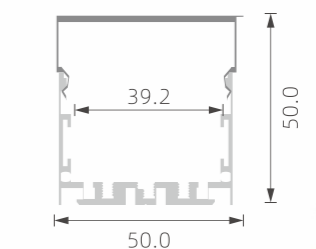

PC diffused cover

TL-PN33