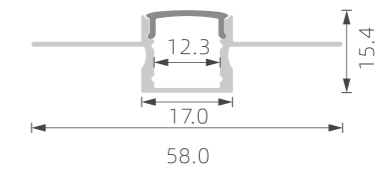

PMMA opal matte cover
PMMA semi-clear cover
PMMA clear cover
PC diffused cover
PC black cover