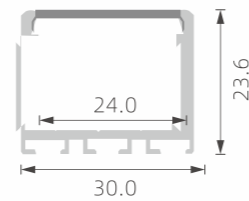

## »» REGULAR LED PROFILE

■ SILVER ■ BLACK □ WHITE

RoHS IP20

TL-PA19

TL-PA20

TL-PA21

PC diffused cover

TL-PA36