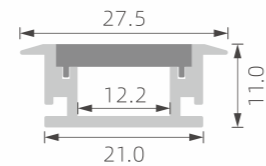

PC diffused cover