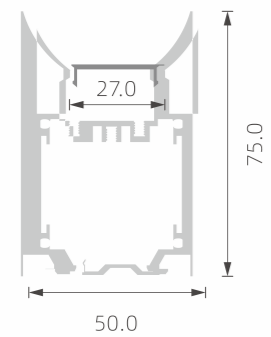

PC diffused cover

TL-PN53