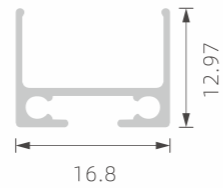

# »» REGULAR LED PROFILE

■ SILVER ■ BLACK □ WHITE

PMMA opal matte cover  
PMMA semi-clear cover  
PMMA clear cover  
PC diffused cover  
PC black cover

TL-PL8

KL10 can use KL1 KL2 KL3  
KL5 KL6 KL8 KN4 KN5 KN6  
KN7 KN19 together