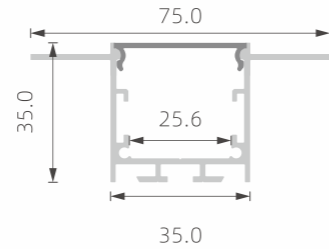

# »» LED PROFILE FOR GYPSUM WALL

■ SILVER ■ BLACK □ WHITE

RoHS (IP20)

PMMA opal matte cover  
PMMA semi-clear cover  
PMMA clear cover  
PC diffused cover

TL-P8-1

PC diffused cover  
PC black cover  
**UGR < 19**