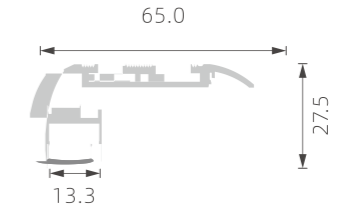

## »» LED PROFILE FOR WALL/STEP LIGHTING

■ SILVER ■ BLACK □ WHITE

PMMA opal matte cover  
PMMA semi-clear cover  
PMMA clear cover  
PC diffused cover  
PC black cover

TL-P85-1

PMMA opal matte cover  
PMMA semi-clear cover  
PMMA clear cover  
PC diffused cover  
PC black cover