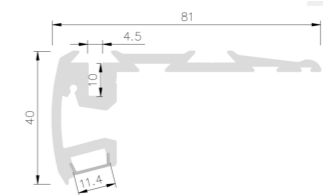

PMMA opal matte cover
PMMA semi-clear cover
PMMA clear cover
PC diffused cover
PC black cover