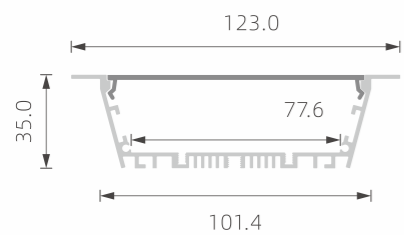

PC diffused cover

TL-PN50