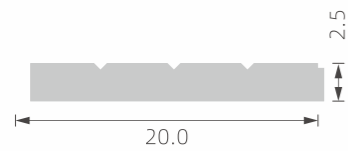

## »» REGULAR LED PROFILE

■ SILVER ■ BLACK □ WHITE

RoHS IP20

TL-PA19

TL-PA20

TL-PA21

PC diffused cover

TL-PA36