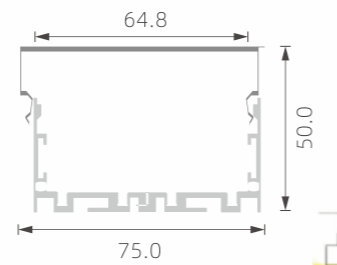

PC diffused cover

TL-PN37