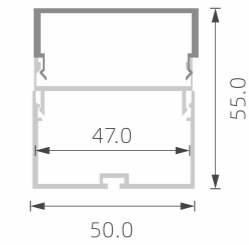

»» DRIVER-IN LED PROFILE

■ SILVER ■ BLACK □ WHITE

PC diffused cover

TL-PN46

PC diffused cover

TL-PN47

PC diffused cover

TL-PN48

PC diffused cover

TL-PN49

PC diffused cover

TL-PN53

PC diffused cover

TL-PN59

»» DRIVER-IN LED PROFILE

■ SILVER ■ BLACK □ WHITE

PC diffused cover

PC diffused cover

TL-PA68

PC diffused cover

TL-PA68-1

UGR cover
UGR < 19

TL-PA68-2

PC diffused cover

NEW

TL-PN65