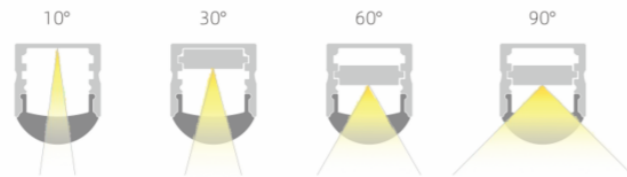

PMMA opal matte cover
PMMA semi-clear cover
PMMA clear cover
PC diffused cover

TL-PA27