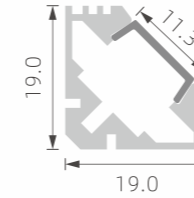

## »» LED PROFILE FOR CORNER

■ SILVER ■ BLACK □ WHITE

PC diffused cover

TL-PA22

PMMA opal matte cover  
PMMA semi-clear cover  
PMMA clear cover  
PC diffused cover  
PC black cover

TL-P20

PMMA opal matte cover  
PMMA semi-clear cover  
PMMA clear cover  
PC diffused cover  
PC black cover