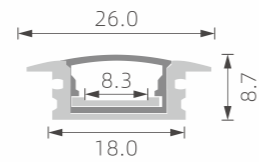

PC diffused cover