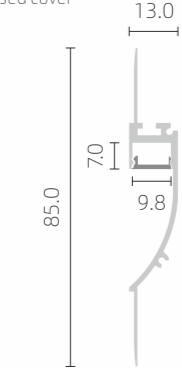

PC diffused cover