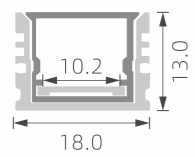

PC diffused cover