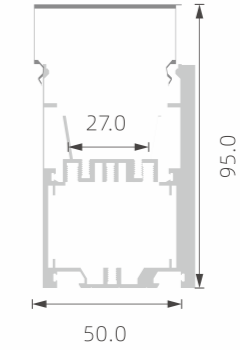

PC diffused cover

TL-PN41