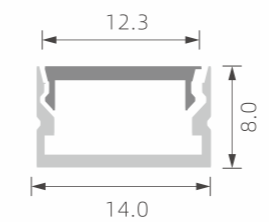

PC diffused cover

TL-PA17