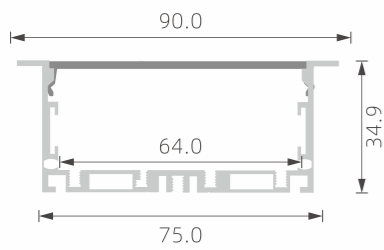

»» BIG POWER LED PROFILE FOR MAIN-LIGHT

■ SILVER ■ BLACK □ WHITE

PC diffused cover

TL-PN34