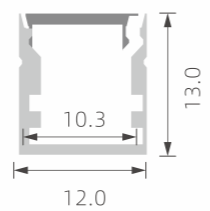

PC diffused cover

TL-PA12