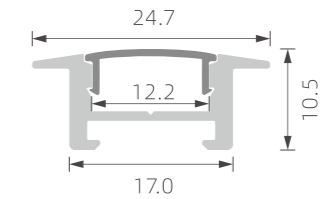

# »» LED PROFILE FOR NEW MAGNETIC LIGHTING

■ SILVER ■ BLACK □ WHITE

PMMA opal matte cover  
PMMA semi-clear cover  
PMMA clear cover  
PC diffused cover

magnet

TL-PM19

PC diffused cover

magnet

TL-PM20