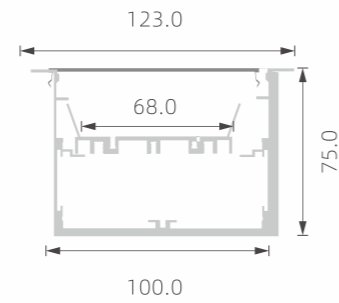

PC diffused cover

TL-PN49