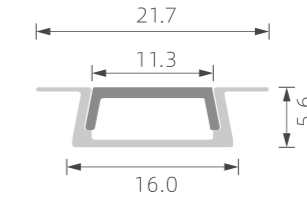

# »» REGULAR LED PROFILE

■ SILVER ■ BLACK □ WHITE

PMMA opal matte cover  
PMMA semi-clear cover  
PMMA clear cover  
PC diffused cover  
PC black cover

TL-P22

PMMA opal matte cover  
PMMA semi-clear cover  
PMMA clear cover  
PC diffused cover  
PC black cover