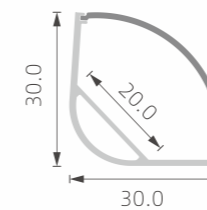

PMMA opal matte cover
PMMA semi-clear cover
PMMA clear cover
PC diffused cover

TL-P40