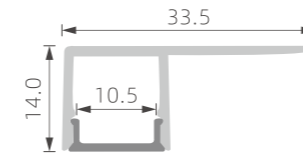

# »» LED PROFILE FOR GYPSUM WALL

■ SILVER ■ BLACK □ WHITE

RoHS (IP20)

PC diffused cover

TL-P5

PC diffused cover

TL-P5-1

PC diffused cover