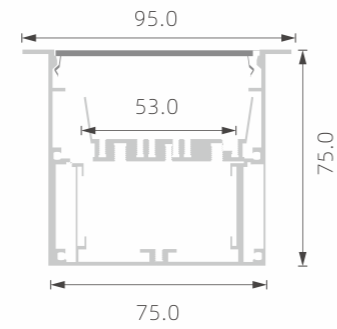

PC diffused cover

TL-PN47