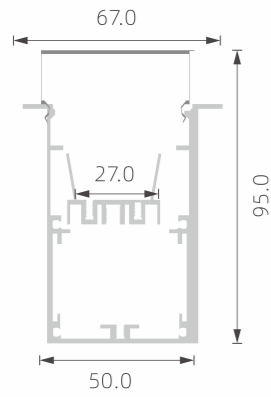

»» DRIVER-IN LED PROFILE

■ SILVER ■ BLACK □ WHITE

PC diffused cover

TL-PN46