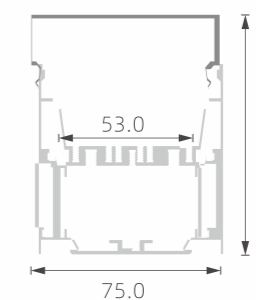

PC diffused cover

TL-PN43