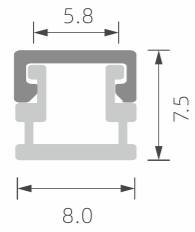

»» SMALL LED PROFILE

■ SILVER ■ BLACK □ WHITE

RoHS (IP20)

PC diffused cover