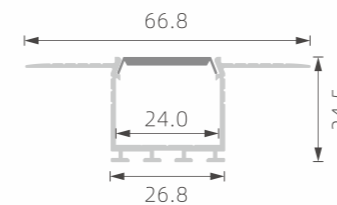

PC diffused cover

TL-PA32