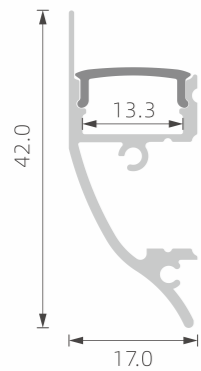

PMMA opal matte cover
PMMA semi-clear cover
PMMA clear cover
PC diffused cover
PC black cover