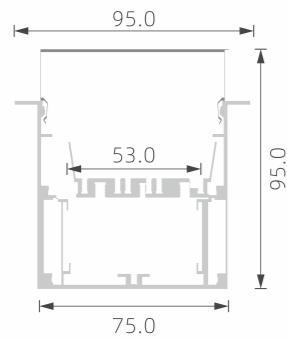

PC diffused cover

TL-PN48