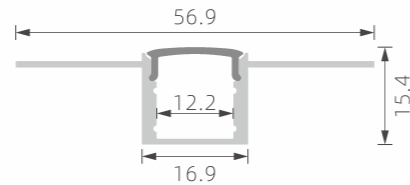

PMMA opal matte cover
PMMA semi-clear cover
PMMA clear cover
PC diffused cover
PC black cover