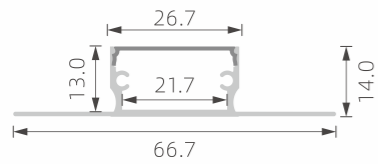

# »» LED PROFILE FOR GYPSUM WALL

■ SILVER ■ BLACK □ WHITE

RoHS (IP20)

PMMA opal matte cover  
PMMA semi-clear cover  
PMMA clear cover  
PC diffused cover

TL-P8-1

PC diffused cover  
PC black cover  
**UGR < 19**