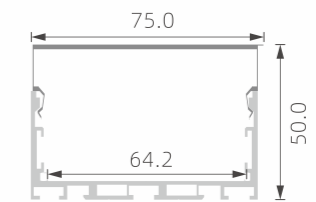

# »» BIG POWER LED PROFILE FOR MAIN-LIGHT

■ SILVER ■ BLACK □ WHITE

PC diffused cover

TL-PN28

PC diffused cover

TL-PN29

PC diffused cover  
PC black cover

TL-PN30