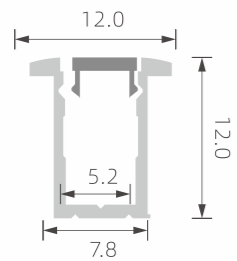

PC diffused cover