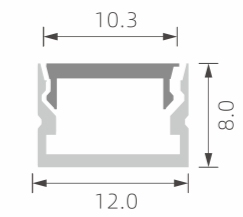

PC diffused cover

TL-PA14