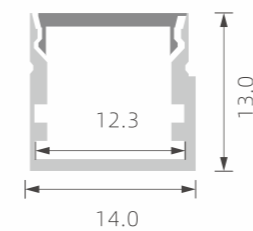

PC diffused cover

TL-PA15