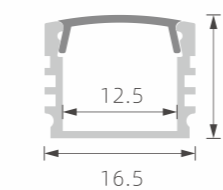

PMMA opal matte cover
PMMA semi-clear cover
PMMA clear cover
PC diffused cover
PC black cover