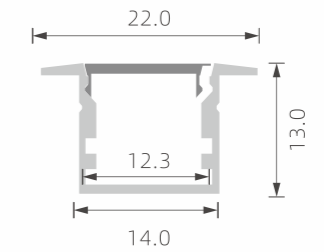

PC diffused cover

TL-PA16