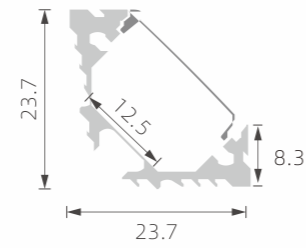

# »» LED PROFILE FOR CORNER

■ SILVER ■ BLACK □ WHITE

RoHS (IP20)

PMMA opal matte cover  
PMMA semi-clear cover  
PMMA clear cover  
PC diffused cover

TL-P42

PC diffused cover

TL-P1

PC diffused cover