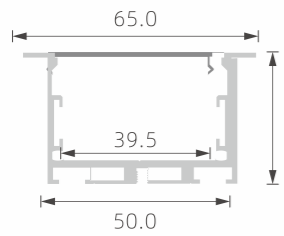

# »» BIG POWER LED PROFILE FOR MAIN-LIGHT

■ SILVER ■ BLACK □ WHITE

PC diffused cover  
PC black cover  
UGR < 19

TL-PN20

PC diffused cover  
PC black cover  
UGR < 19

TL-PN21

PC diffused cover  
PC black cover