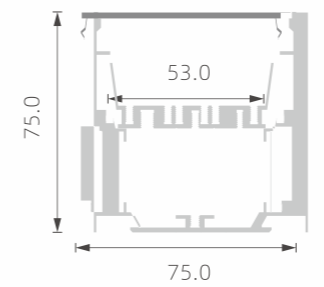

PC diffused cover

TL-PN42