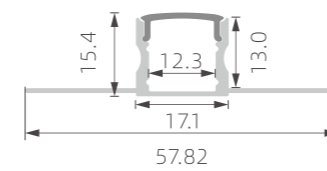

PMMA opal matte cover
PMMA semi-clear cover
PMMA clear cover
PC diffused cover
PC black cover