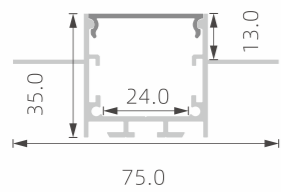

PMMA opal matte cover
PMMA semi-clear cover
PMMA clear cover
PC diffused cover
PC black cover