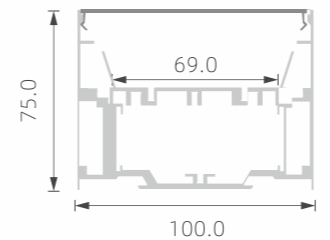

PC diffused cover

TL-PN44