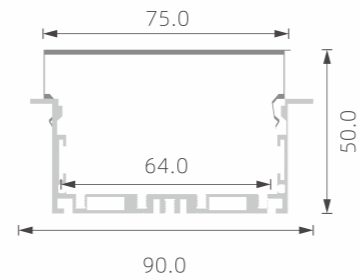

## »» BIG POWER LED PROFILE FOR MAIN-LIGHT

■ SILVER ■ BLACK □ WHITE

PC diffused cover

TL-PN34

PC diffused cover

TL-PN35

PC diffused cover

TL-PN36