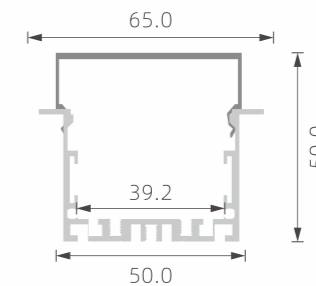

PC diffused cover

TL-PN31