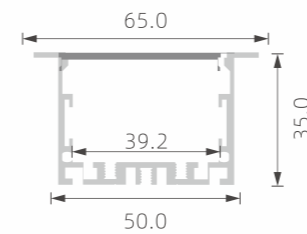

# »» BIG POWER LED PROFILE FOR MAIN-LIGHT

■ SILVER ■ BLACK □ WHITE

PC diffused cover

TL-PN28

PC diffused cover

TL-PN29

PC diffused cover  
PC black cover

TL-PN30