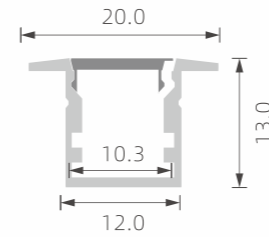

»» SMALL LED PROFILE

■ SILVER ■ BLACK □ WHITE

PC diffused cover