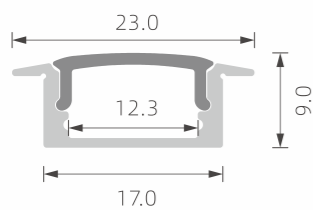

PMMA opal matte cover
PMMA semi-clear cover
PMMA clear cover
PC diffused cover
PC black cover