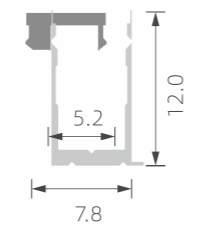

PC diffused cover