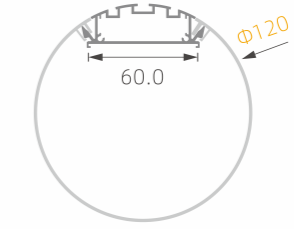

PC diffused cover

TL-P10