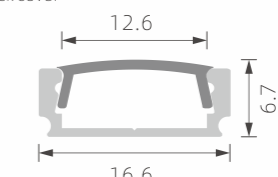

Flexible profile

PMMA opal matte cover
PMMA semi-clear cover
PMMA clear cover
PC diffused cover
PC black cover