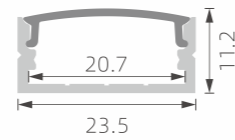

# »» REGULAR LED PROFILE

■ SILVER ■ BLACK □ WHITE

PMMA opal matte cover  
PMMA semi-clear cover  
PMMA clear cover  
PC diffused cover  
PC black cover

TL-P37

PMMA opal matte cover  
PMMA semi-clear cover  
PMMA clear cover  
PC diffused cover  
PC black cover