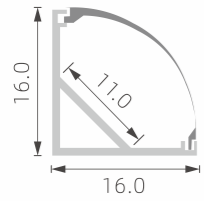

»» LED PROFILE FOR CORNER

■ SILVER ■ BLACK □ WHITE

RoHS (IP20)

PMMA opal matte cover
PMMA semi-clear cover
PMMA clear cover
PC diffused cover

TL-P42