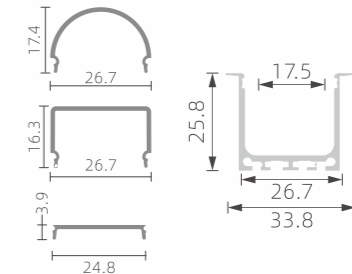

# »» REGULAR LED PROFILE

■ SILVER ■ BLACK □ WHITE

PMMA opal matte cover(C10)  
PMMA semi-clear cover(C10)  
PMMA clear cover(C10)  
PC diffused cover  
PC black cover(C10)

TL-PN6

PMMA opal matte cover(C10)  
PMMA semi-clear cover(C10)  
PMMA clear cover(C10)  
PC diffused cover  
PC black cover(C10)