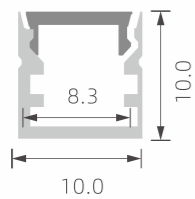

PC diffused cover

TL-PA11