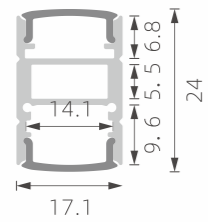

# >>> LED PROFILE FOR UP&DOWN LIGHTING

■ SILVER ■ BLACK □ WHITE

RoHS IP20

PMMA opal matte cover  
PMMA semi-clear cover  
PMMA clear cover  
PC diffused cover  
PC black cover

NEW

TL-P17-2

PMMA opal matte cover(C10)  
PMMA semi-clear cover(C10)  
PMMA clear cover(C10)  
PC diffused cover  
PC black cover(C10)