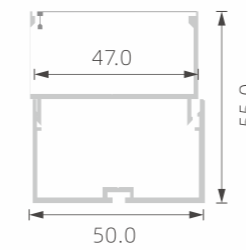

PC diffused cover

TL-PA68-1