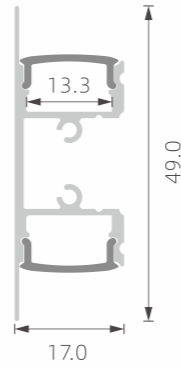

## »» LED PROFILE FOR WALL LIGHTING

■ SILVER ■ BLACK □ WHITE

PMMA opal matte cover  
PMMA semi-clear cover  
PMMA clear cover  
PC diffused cover  
PC black cover

TL-P4

PMMA opal matte cover  
PMMA semi-clear cover  
PMMA clear cover  
PC diffused cover  
PC black cover