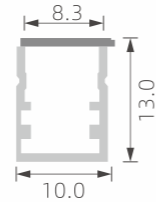

# »» WATERPROOF LED PROFILE

■ SILVER ■ BLACK □ WHITE

RoHS IP65

PC diffused cover

IP 65 TL-PA1

PC diffused cover

IP 65 TL-PA2

PC diffused cover