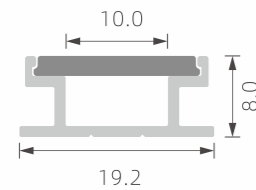

PC diffused cover