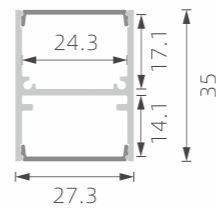

>>> LED PROFILE FOR UP&DOWN LIGHTING

■ SILVER ■ BLACK □ WHITE

RoHS IP20

PMMA opal matte cover
PMMA semi-clear cover
PMMA clear cover
PC diffused cover
PC black cover

NEW

PMMA opal matte cover(C10)
PMMA semi-clear cover(C10)
PMMA clear cover(C10)
PC diffused cover
PC black cover(C10)

NEW

PC diffused cover
PC black cover

TL-PN38

PC diffused cover

PC diffused cover
PC black cover
UGR < 19

TL-PN61

PC diffused cover
PC black cover

TL-PN62

>>> LED PROFILE FOR UP&DOWN LIGHTING

■ SILVER ■ BLACK □ WHITE

RoHS IP20

PC diffused cover

TL-P63

PMMA opal matte cover
PMMA semi-clear cover
PMMA clear cover
PC diffused cover
PC black cover

TL-P87