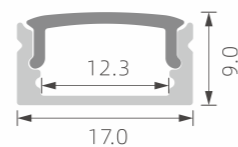

PMMA opal matte cover
PMMA semi-clear cover
PMMA clear cover
PC diffused cover
PC black cover