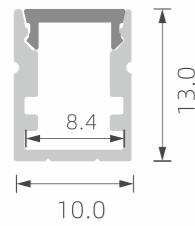

PC diffused cover