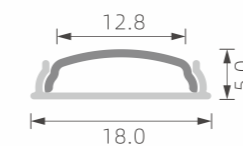

# »» REGULAR LED PROFILE

■ SILVER ■ BLACK □ WHITE

PMMA opal matte cover  
PMMA semi-clear cover  
PMMA clear cover  
PC diffused cover  
PC black cover

TL-P55

PC diffused cover

TL-P57

PC diffused cover

TL-P65