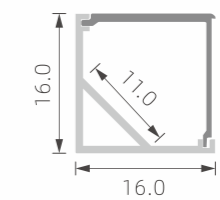

PMMA opal matte cover
PMMA semi-clear cover
PMMA clear cover
PC diffused cover

TL-P41