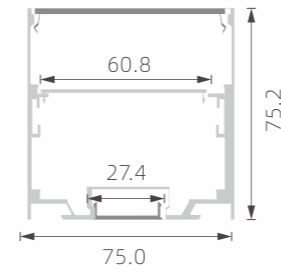

>>> LED PROFILE FOR UP&DOWN LIGHTING

■ SILVER ■ BLACK □ WHITE

RoHS IP20

PC diffused cover

TL-P63