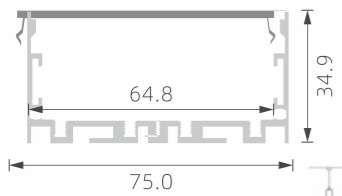

## »» BIG POWER LED PROFILE FOR MAIN-LIGHT

■ SILVER ■ BLACK □ WHITE

PC diffused cover

TL-PN34

PC diffused cover

TL-PN35

PC diffused cover

TL-PN36