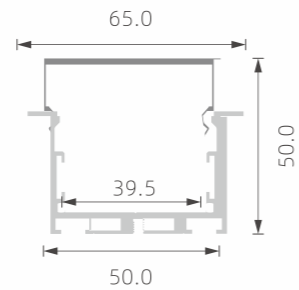

PC diffused cover