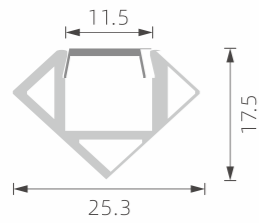

# »» LED PROFILE FOR CORNER

■ SILVER ■ BLACK □ WHITE

RoHS (IP20)

PMMA opal matte cover  
PMMA semi-clear cover  
PMMA clear cover  
PC diffused cover

TL-P42

PC diffused cover

TL-P1

PC diffused cover