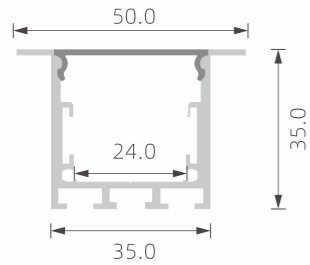

# »» BIG POWER LED PROFILE FOR MAIN-LIGHT

■ SILVER ■ BLACK □ WHITE

PC diffused cover  
PC black cover  
UGR < 19

TL-PN20

PC diffused cover  
PC black cover  
UGR < 19

TL-PN21

PC diffused cover  
PC black cover