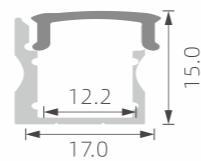

# »» REGULAR LED PROFILE

■ SILVER ■ BLACK □ WHITE

PMMA opal matte cover  
PMMA semi-clear cover  
PMMA clear cover  
PC diffused cover  
PC black cover

TL-P14

PMMA opal matte cover  
PMMA semi-clear cover  
PMMA clear cover  
PC diffused cover  
PC black cover