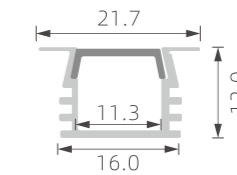

PMMA opal matte cover
PMMA semi-clear cover
PMMA clear cover
PC diffused cover
PC black cover