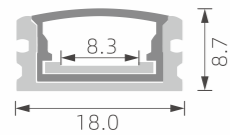

# »» WATERPROOF LED PROFILE

■ SILVER ■ BLACK □ WHITE

RoHS IP65

PC diffused cover

IP 65 TL-PA1

PC diffused cover

IP 65 TL-PA2

PC diffused cover