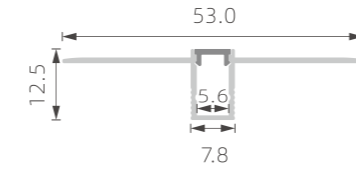

»» LED PROFILE FOR GYPSUM WALL

■ SILVER ■ BLACK □ WHITE

RoHS (IP20)

PC diffused cover