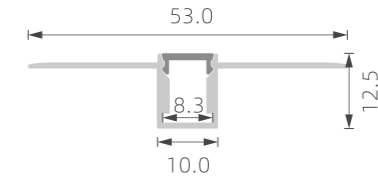

# »» LED PROFILE FOR GYPSUM WALL

■ SILVER ■ BLACK □ WHITE

RoHS (IP20)

PC diffused cover

TL-P5

PC diffused cover

TL-P5-1

PC diffused cover