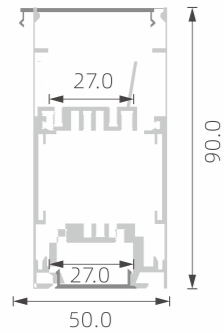

PC diffused cover
PC black cover

TL-PN38