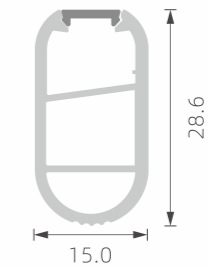

# »» REGULAR LED PROFILE

■ SILVER ■ BLACK □ WHITE

PMMA opal matte cover  
PMMA semi-clear cover  
PMMA clear cover  
PC diffused cover  
PC black cover

TL-P55

PC diffused cover

TL-P57

PC diffused cover

TL-P65