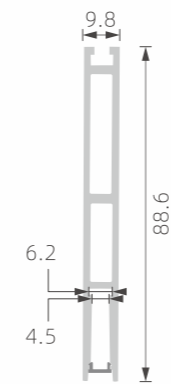

PC diffused cover

TL-P13