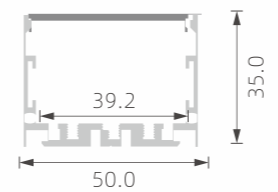

PC diffused cover
PC black cover

TL-PN32