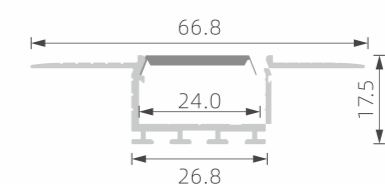

PC diffused cover

TL-PA33