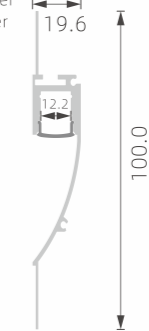

# »» LED PROFILE FOR GYPSUM WALL

■ SILVER ■ BLACK □ WHITE

RoHS (IP20)

PMMA opal matte cover  
PMMA semi-clear cover  
PMMA clear cover  
PC diffused cover  
PC black cover

TL-P12-1

PMMA opal matte cover  
PMMA semi-clear cover  
PMMA clear cover  
PC diffused cover  
PC black cover