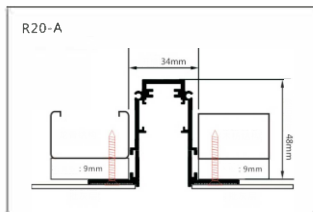

Power: 48V 100W

Input Voltage: 180-265V
Output Voltage: 48VDC
Output Current: 2.3A

Power: 48V 200W

Input Voltage: 180-265V
Output Voltage: 48VDC
Output Current: 2.3A

TRACK RAIL

100cm
200cm
300cm

Track rail

1M / 2M / 3M for your choose