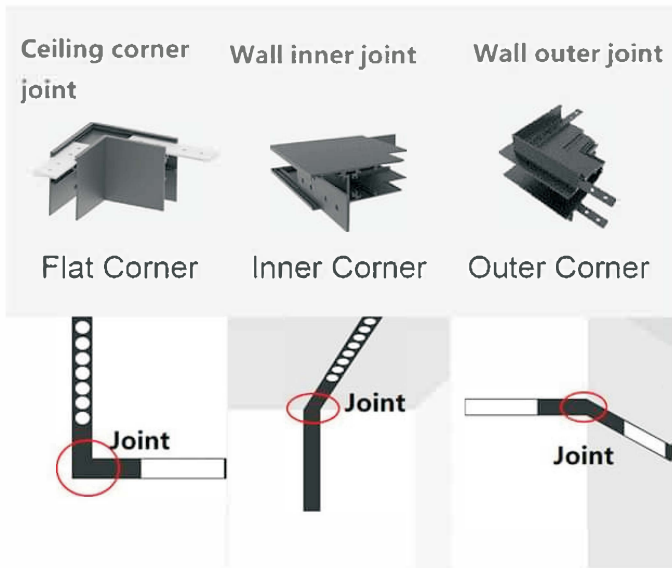

1. Ceiling slotted, slot width 30-50mm, depth more than 50mm
2. Put the track into the slot and fix it with screws
3. Painting

100W / 200W Transformer

Flat corner (Surface mounted)

Inner corner (Surface mounted)

Flat corner (Recessed-Internal mounted)

Inner corner (Recessed-Internal mounted)

Outer corner (Recessed-Internal mounted)

Flat corner (Recessed-External mounted)

Inner corner (Recessed-External mounted)

Outer corner (Recessed-External mounted)

I type power Connector + Connecting piece

L type power Connector

I type power Connector

L type power Connector

**TESLAS
LIGHTING**