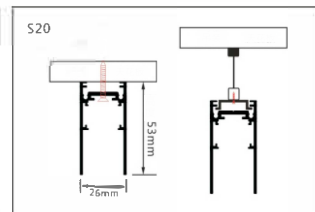

Power: 48V 100W

Input Voltage: 180-265V
Output Voltage: 48VDC
Output Current: 2.3A

Power: 48V 200W

Input Voltage: 180-265V
Output Voltage: 48VDC
Output Current: 2.3A

TRACK RAIL

100cm
200cm
300cm

Track rail

1M / 2M / 3M for your choose