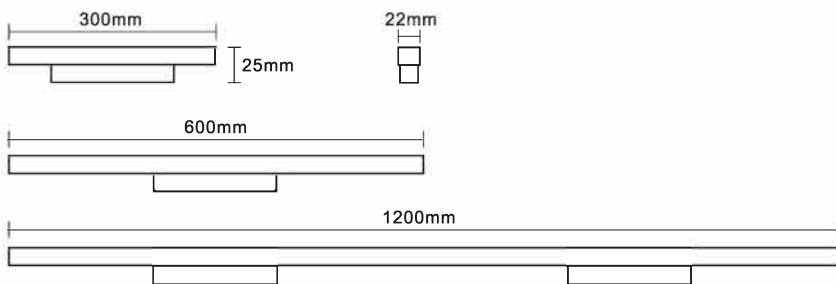

TL-MG001 Flood light

Name	Item No.	Power	Color temperature	Beam angle	CRI	Size
Flooding light	TL-MG001-300	10W	3000K/4000K/6000K	120°	Ra≥90	L300*W22*H25mm
Flooding light	TL-MG001-600	20W	3000K/4000K/6000K	120°	Ra≥90	L600*W22*H25mm
Flooding light	TL-MG001-1200	40W	3000K/4000K/6000K	120°	Ra≥90	L1200*W22*H25mm