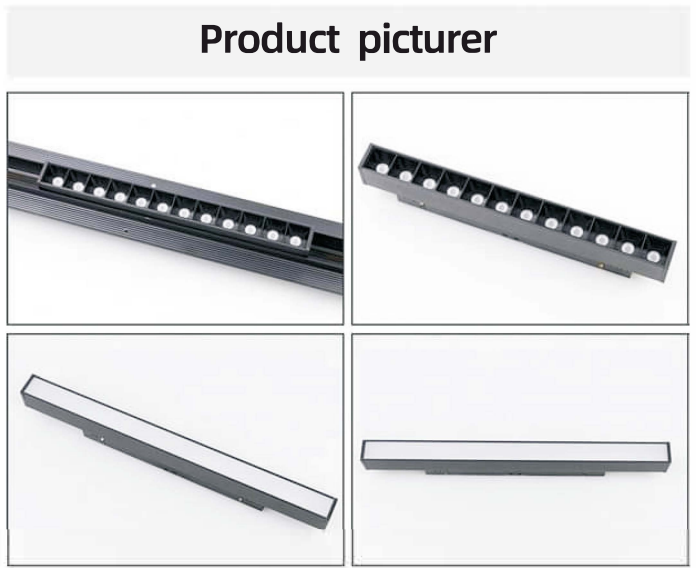

I type power Connector + Connecting piece

L type power Connector

I type power Connector

L type power Connector

**TESLAS
LIGHTING**