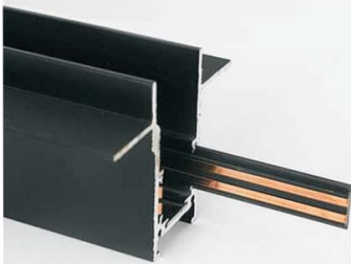

recessed (External) mounted

recessed (Internal) mounted

Surface mounted

Hanging mounted

4 copper wires stable voltage

copper wires

Elevator special power cord

4 installation methods

Recessed (Internal) mounted

1. Ceiling slotted, slot width 30-50mm, depth more than 45mm
2. Put the track into the slot and fix it with screws
3. Seal the ceiling
4. Painting

Recessed (External) mounted