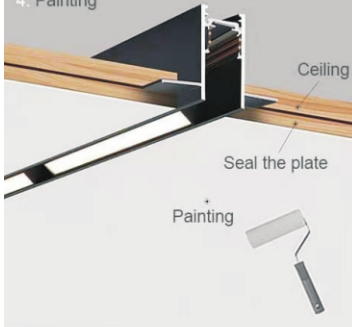

recessed (External) mounted

recessed (Internal) mounted

Surface mounted

Hanging mounted

4 copper wires stable voltage

copper wires

Elevator special power cord

4 installation methods

Recessed (Internal) mounted

1. Ceiling slotted, slot width 30-50mm, depth more than 45mm
2. Put the track into the slot and fix it with screws
3. Seal the ceiling
4. Painting

Recessed (External) mounted