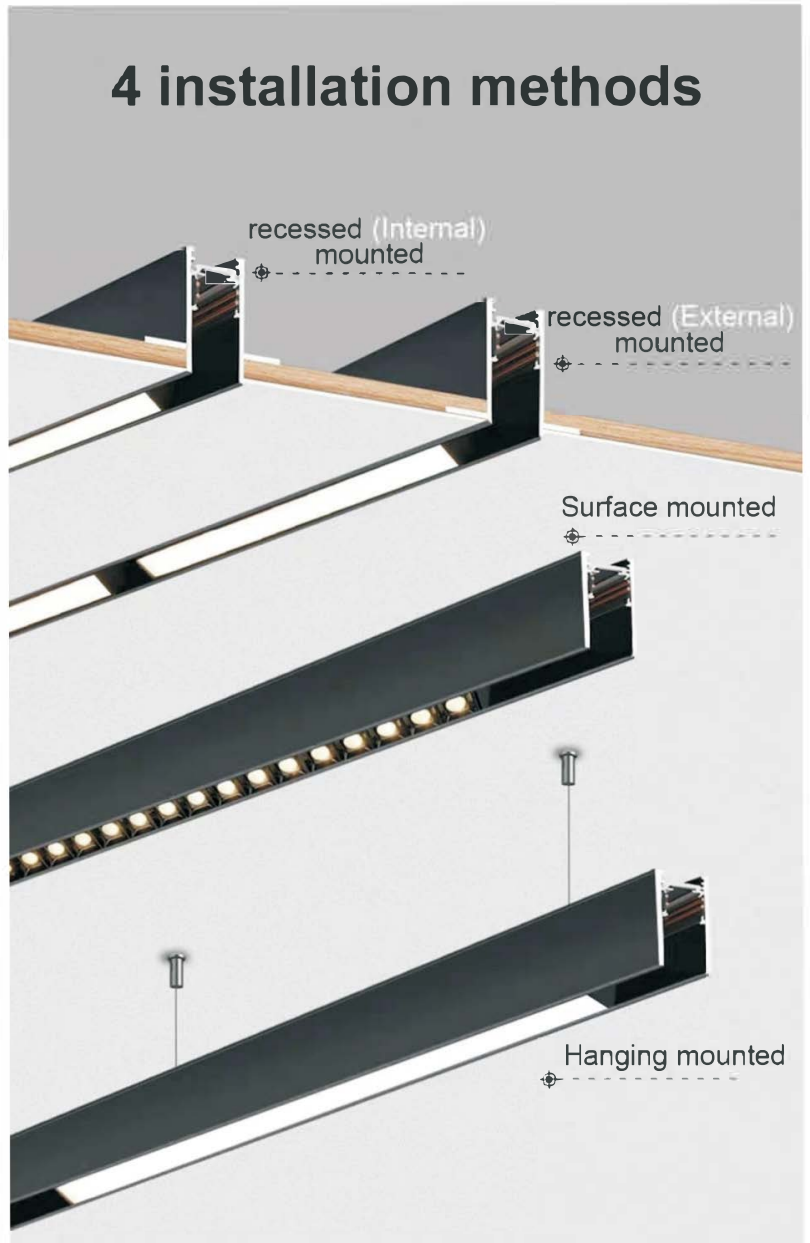

recessed (External) mounted

recessed (Internal) mounted

Surface mounted

Hanging mounted

4 copper wires stable voltage

copper wires

Elevator special power cord

4 installation methods

Recessed (Internal) mounted

1. Ceiling slotted, slot width 30-50mm, depth more than 45mm
2. Put the track into the slot and fix it with screws
3. Seal the ceiling
4. Painting

Recessed (External) mounted

1. Ceiling slotted, slot width 30-50mm, depth more than 50mm
2. Put the track into the slot and fix it with screws
3. Painting

100W / 200W Transformer

Flat corner (Surface mounted)

Inner corner (Surface mounted)