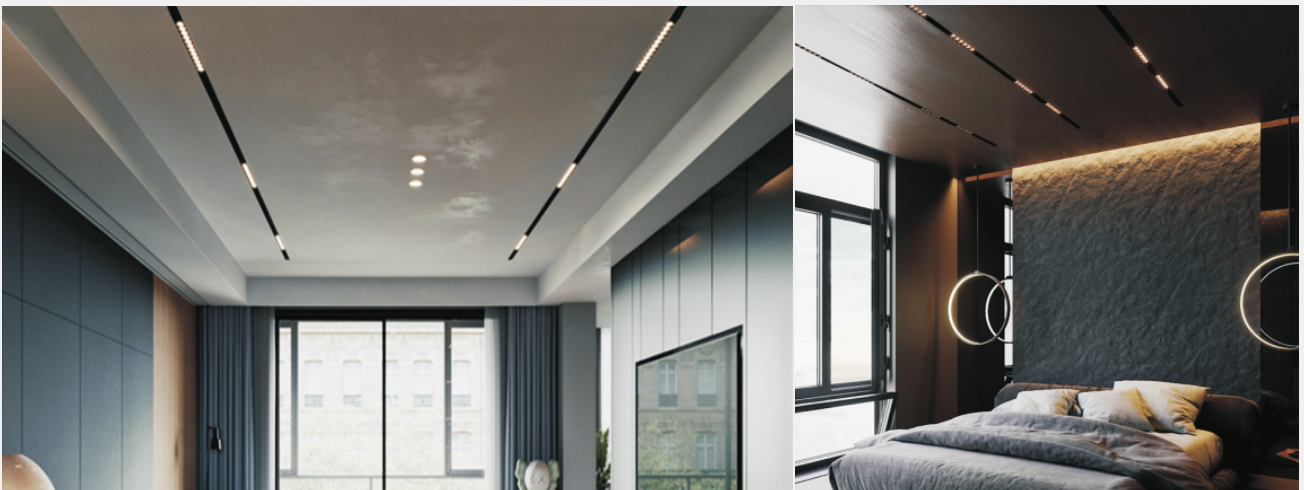

TL-MG002 Grille light

13.5cm/6W

27cm/12W

40.5cm/18W