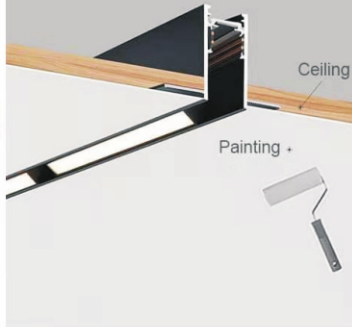

Recessed (External) mounted

1. Ceiling slotted, slot width 30-50mm, depth more than 50mm
2. Put the track into the slot and fix it with screws
3. Painting