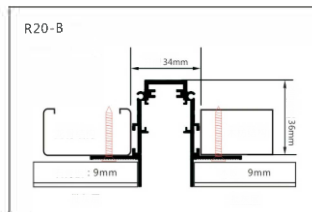

Power: 48V 100W

Input Voltage: 180-265V
Output Voltage: 48VDC
Output Current: 2.3A

Power: 48V 200W

Input Voltage: 180-265V
Output Voltage: 48VDC
Output Current: 2.3A

TRACK RAIL

100cm
200cm
300cm

Track rail

1M / 2M / 3M for your choose