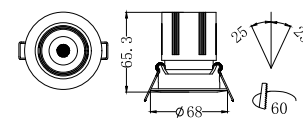

[Power]: 7W
[Lumen]: 630lm

TL-SP004