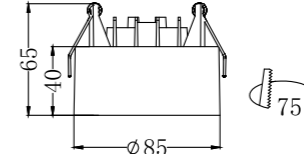

[Power]: 2*30W
[Lumen]: 5400lm

TL-SP027

[Power]: 12W
[Lumen]: 960lm

TL-SP025

[Power]: 10W
[Lumen]: 800lm

TL-SP029

[Power]: 12W
[Lumen]: 960lm

Combination Of
Magic
And Change