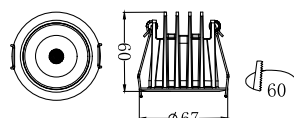

[Power]: 9W
[Lumen]: 810lm

TL-SP009