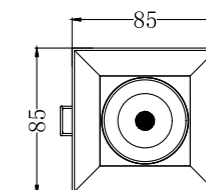

[Power]: 2*30W
[Lumen]: 5400lm

TL-SP027

[Power]: 12W
[Lumen]: 960lm

TL-SP025

[Power]: 10W
[Lumen]: 800lm

TL-SP029

[Power]: 12W
[Lumen]: 960lm

Combination Of
Magic
And Change