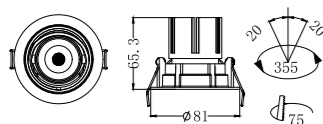

TL-SP015

[Power]: 7W
[Lumen]: 630lm

TL-SP013