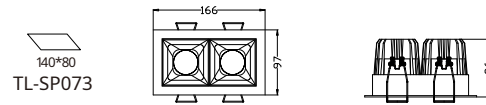

TL-SP073

Beam

- 15° Narrow
- 30° Middle
- 45° Wide

Chip

- (CREE-1507) (CITIZEN-022-1202)
- COB

A Down light

TL-SP062 1200A 30W

B Down light

TL-SP063 1200B 40W

C Down light

TL-SP064 1200C 40W

D Down light

TL-SP065 1200D 40W

E Down light

TL-SP066 1200E 40W

Beam

- 15° Narrow
- 30° Middle
- 45° Wide

Chip

- (CREE-3535) (OSRAM-3030)
- SMD