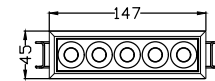

140*37
TL-SP059