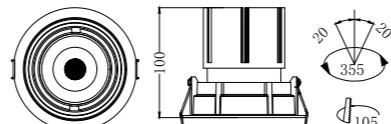

[Power]: 30W
[Lumen]: 2700lm

TL-SP012

[Power]: 7W
[Lumen]: 630lm

TL-SP013

[Power]: 12W
[Lumen]: 1080lm

TL-SP014

[Power]: 20W
[Lumen]: 1800lm

TL-SP015