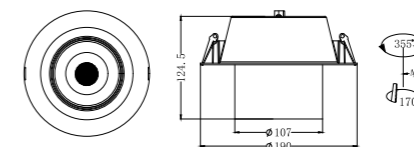

[Power]: 10W
[Lumen]: 1800lm

Available Colors

TL-SP002

[Power]: 30W
[Lumen]: 2700lm

Chip

COB

Available Colors

TL-SP007