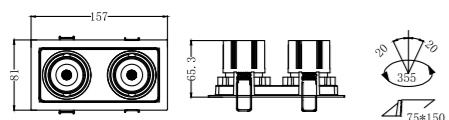

[Power]: 2*7W
[Lumen]: 1260lm