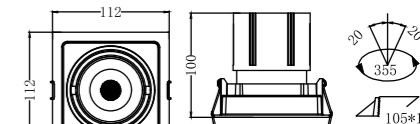

[Power]: 30W
[Lumen]: 2700lm

TL-SP016

[Power]: 7W
[Lumen]: 630lm

TL-SP017

[Power]: 12W
[Lumen]: 1080lm

TL-SP018

[Power]: 20W
[Lumen]: 1800lm

TL-SP019