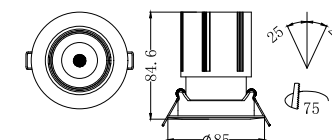

[Power]: 30W
[Lumen]: 2700lm

TL-SP003

[Power]: 7W
[Lumen]: 630lm

TL-SP004

[Power]: 12W
[Lumen]: 1080lm

TL-SP005

[Power]: 20W
[Lumen]: 1800lm

TL-SP006