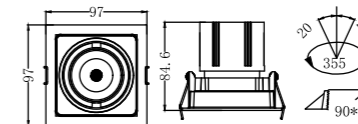

[Power]: 30W
[Lumen]: 2700lm

TL-SP016

[Power]: 7W
[Lumen]: 630lm

TL-SP017

[Power]: 12W
[Lumen]: 1080lm

TL-SP018

[Power]: 20W
[Lumen]: 1800lm

TL-SP019