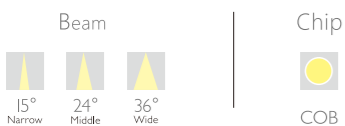

[Power]: 30W
[Lumen]: 2700lm

TL-SP016