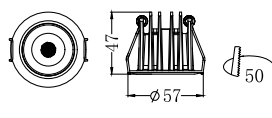

[Power]: 5W
[Lumen]: 450lm

TL-SP008