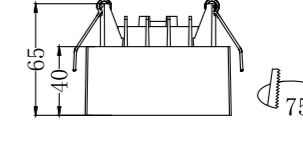

[Power]: 2*30W
[Lumen]: 5400lm

TL-SP027

[Power]: 12W
[Lumen]: 960lm

TL-SP025

[Power]: 10W
[Lumen]: 800lm

TL-SP029

[Power]: 12W
[Lumen]: 960lm

Combination Of
Magic
And Change