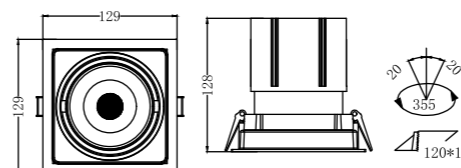

[Power]: 30W
[Lumen]: 2700lm