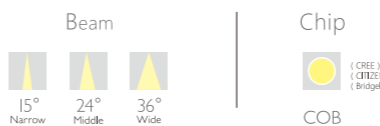

[Power]: 30W
[Lumen]: 2700lm