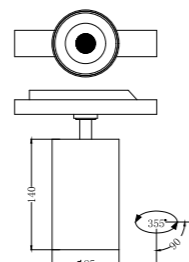

TL-TR006

[Power]: 30W
[Lumen]: 2700lm