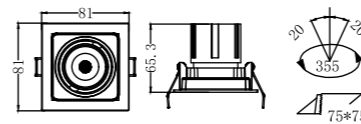

TL-SP019

[Power]: 7W
[Lumen]: 630lm

TL-SP017