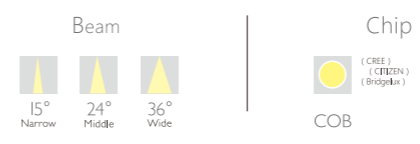

TESLAS LIGHTING

ARCHITECTURAL LIGHTING
GENERAL LIGHTING

2022

<p>TL-TR001</p> <p>[Power]: 10W [Lumen]: 900lm</p>	<p>TL-TR002</p> <p>[Power]: 20W [Lumen]: 1800lm</p>	<p>TL-TR003</p> <p>[Power]: 30W [Lumen]: 2700lm</p>
---	--	--