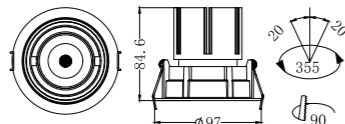

[Power]: 30W
[Lumen]: 2700lm

TL-SP012

[Power]: 7W
[Lumen]: 630lm

TL-SP013

[Power]: 12W
[Lumen]: 1080lm

TL-SP014

[Power]: 20W
[Lumen]: 1800lm

TL-SP015