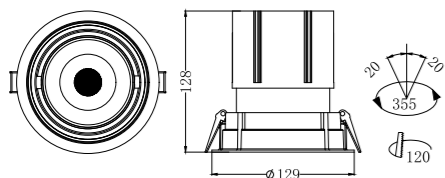

[Power]: 30W
[Lumen]: 2700lm

TL-SP016