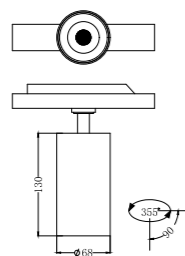

Available Colors

TL-TR005

[Power]: 20W
[Lumen]: 1800lm