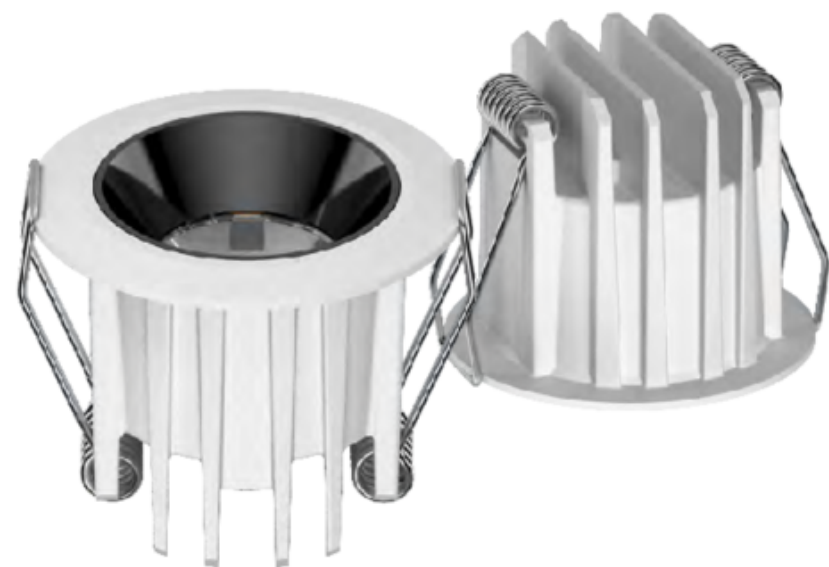

[Power]: 10W
[Lumen]: 1800lm

Available Colors

TL-SP002

[Power]: 30W
[Lumen]: 2700lm

Chip

COB

Available Colors

TL-SP007

[Power]: 5W
[Lumen]: 450lm

TL-SP008

[Power]: 9W
[Lumen]: 810lm

TL-SP009

[Power]: 12W
[Lumen]: 1080lm

TL-SP010

[Power]: 20W
[Lumen]: 1800lm

TL-SP011