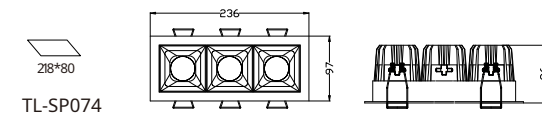

Beam

- 15° Narrow
- 30° Middle
- 45° Wide

Chip

- (CREE-1507) (CITIZEN-022-1202)
- COB

A Down light

TL-SP062 1200A 30W

B Down light

TL-SP063 1200B 40W

C Down light

TL-SP064 1200C 40W

D Down light

TL-SP065 1200D 40W

E Down light

TL-SP066 1200E 40W

Beam

- 15° Narrow
- 30° Middle
- 45° Wide

Chip

- (CREE-3535) (OSRAM-3030)
- SMD