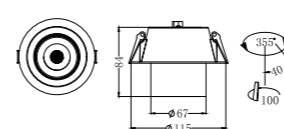

TL-SP001

[Power]: 10W
[Lumen]: 1800lm