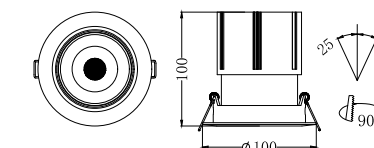

[Power]: 30W
[Lumen]: 2700lm

TL-SP003

[Power]: 7W
[Lumen]: 630lm

TL-SP004

[Power]: 12W
[Lumen]: 1080lm

TL-SP005

[Power]: 20W
[Lumen]: 1800lm

TL-SP006