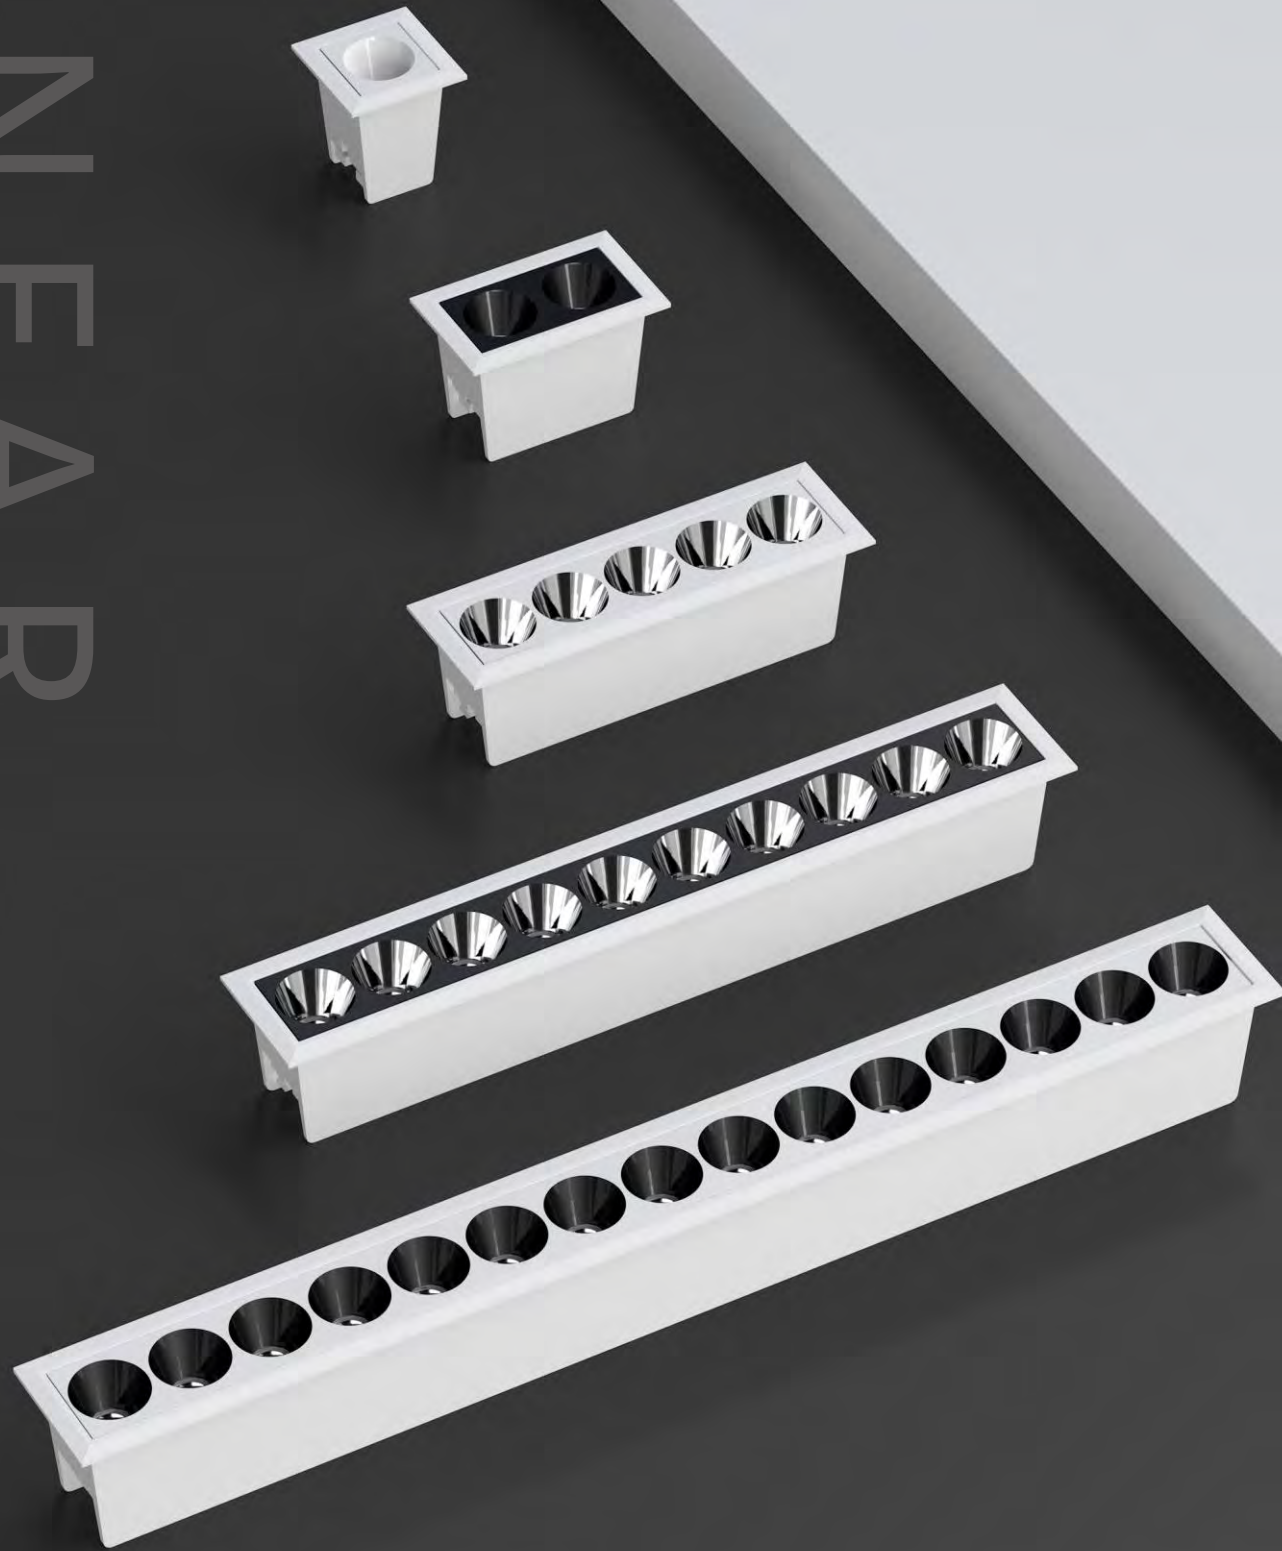

Beam: 20° 34° 48°

Chip: 3030(OSRAM) SMD

Available Colors: Matte black White Silver

LINEAR

Light

LINEAR

1 LED | 3W

37*37
TL-SP057

2 LED | 5W

68*37
TL-SP058

5 LED | 12W

140*37
TL-SP059

10 LED | 20W

273*37
TL-SP060

15 LED | 30W

405*37
TL-SP061