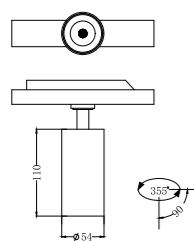

TL-TR004

[Power]: 10W
[Lumen]: 900lm